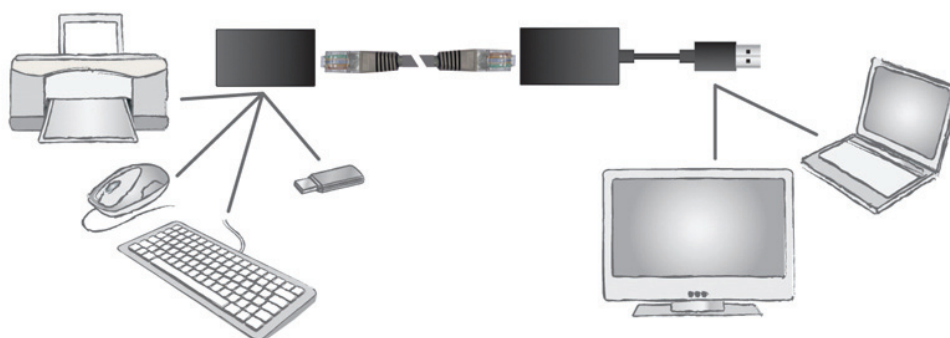

**USB EXTENDER
OVER CAT 5e, 6 NETWORK CABLE**

Manual
DA-70141

Description

This USB extension adapter allows you to connect your USB device to your computer at a distance of up to 50 M with the help of a Cat 5e or Cat 6 patch cable (not included). This adapter will allow you to have your USB cameras, printers, web cams, scanners or any other USB device exactly where you want it without having to move around your computer.

Features

- Support USB high-speed (480Mbps), full-speed (12Mbps), and low-speed (1.5Mbps)
- Provides support for any high-speed (480 Mb/s) or full-speed (12 Mb/s) USB devices
- Allows a USB device to have its cable length extended up to 50 M (150 Ft)
- Embedded USB 2.0 Transceivers prevents signal loss
- No software driver required

Applications

Connect your computer or other USB Host to your USB mouse, keyboard, Flash disk, printer, USB HUB and PC camera up to 50 M.

System supports

- Windows 98SE/ME/2000/XP/7/8, Linux.
- One available USB Port

Package Contents

USB AF to RJ45 adapter | USB AM to RJ45 adapter | 5V 1A Power adapter

Specifications

Local Unit	Upstream Port	USB Type A Male
	Downstream Port	RJ-45 Jack
Remote Unit	Upstream Port	USB Type A Female
	Downstream Port	RJ-45 Jack
Interconnect Cable		Standard Category - 5e/6 Network Cable
Max Cable Length		50 M (150 Ft)
Supply Current Drawn		20 mA
Operating Temperature		5°C ~ 45°C
Storage Temperature		0°C ~ 45°C