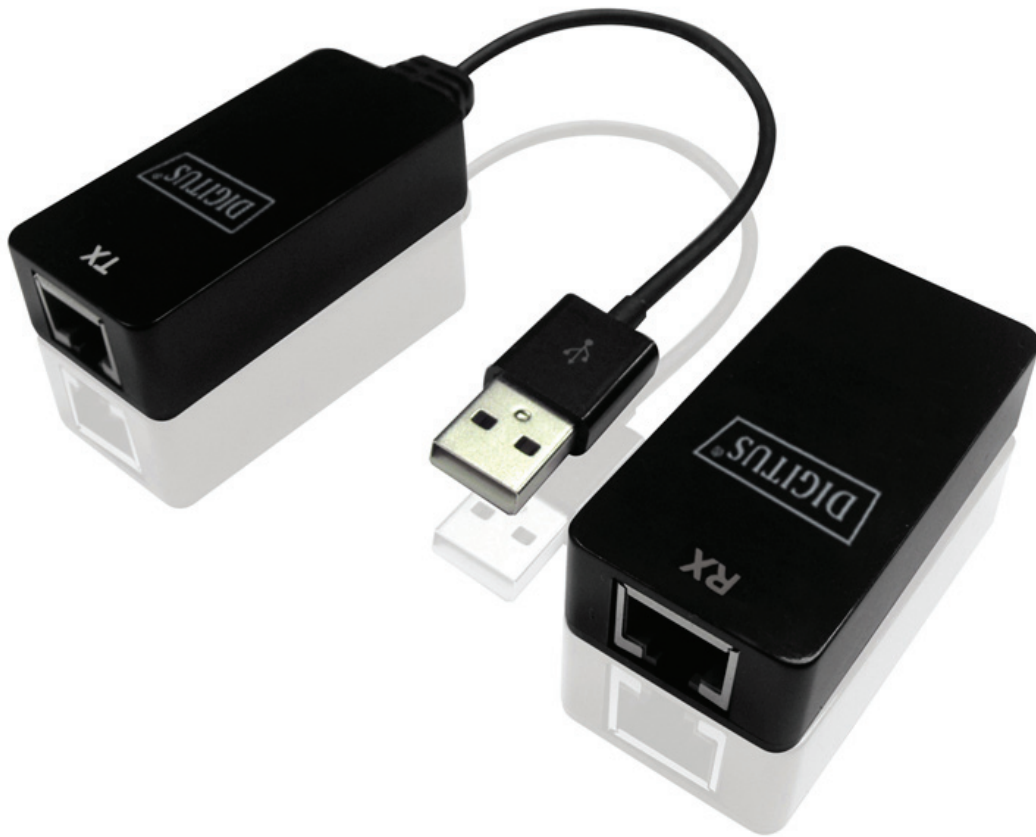

**USB EXTENDER
OVER CAT 5e, 6 NETWORK CABLE**

Manual
DA-70141

Description

This USB extension adapter allows you to connect your USB device to your computer at a distance of up to 50 M with the help of a Cat 5e or Cat 6 patch cable (not included). This adapter will allow you to have your USB cameras, printers, web cams, scanners or any other USB device exactly where you want it without having to move around your computer.

Features

- Support USB high-speed (480Mbps), full-speed (12Mbps), and low-speed (1.5Mbps)
- Provides support for any high-speed (480 Mb/s) or full-speed (12 Mb/s) USB devices
- Allows a USB device to have its cable length extended up to 50 M (150 Ft)
- Embedded USB 2.0 Transceivers prevents signal loss
- No software driver required

Applications

Connect your computer or other USB Host to your USB mouse, keyboard, Flash disk, printer, USB HUB and PC camera up to 50 M.

System supports

- Windows 98SE/ME/2000/XP/7/8, Linux.
- One available USB Port

Package Contents

USB AF to RJ45 adapter | USB AM to RJ45 adapter | 5V 1A Power adapter

Specifications

Local Unit	Upstream Port	USB Type A Male
	Downstream Port	RJ-45 Jack
Remote Unit	Upstream Port	USB Type A Female
	Downstream Port	RJ-45 Jack
Interconnect Cable		Standard Category - 5e/6 Network Cable
Max Cable Length		50 M (150 Ft)
Supply Current Drawn		20 mA
Operating Temperature		5°C ~ 45°C
Storage Temperature		0°C ~ 45°C