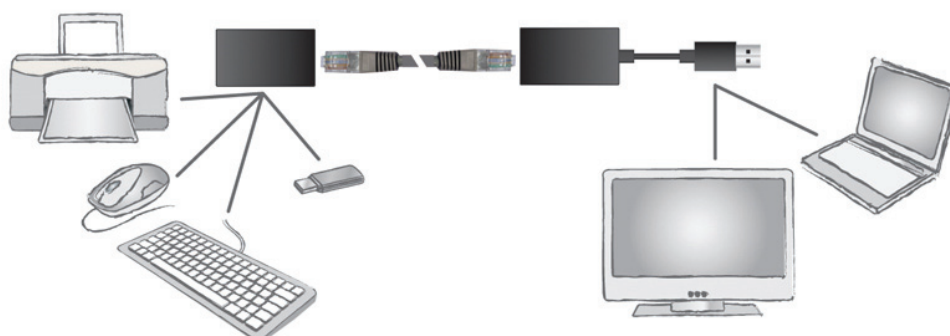

## Description

This USB extension adapter allows you to connect your USB device to your computer at a distance of up to 50 M with the help of a Cat 5e or Cat 6 patch cable (not included). This adapter will allow you to have your USB cameras, printers, web cams, scanners or any other USB device exactly where you want it without having to move around your computer.

## Features

- Support USB high-speed (480Mbps), full-speed (12Mbps), and low-speed (1.5Mbps)
- Provides support for any high-speed (480 Mb/s) or full-speed (12 Mb/s) USB devices
- Allows a USB device to have its cable length extended up to 50 M (150 Ft)
- Embedded USB 2.0 Transceivers prevents signal loss
- No software driver required

## Applications

Connect your computer or other USB Host to your USB mouse, keyboard, Flash disk, printer, USB HUB and PC camera up to 50 M.

## Specifications

Local Unit	Upstream Port	USB Type A Male
	Downstream Port	RJ-45 Jack
Remote Unit	Upstream Port	USB Type A Female
	Downstream Port	RJ-45 Jack
Interconnect Cable		Standard Category - 5e/6 Network Cable
Max Cable Length		50 M (150 Ft)
Supply Current Drawn		20 mA
Operating Temperature		5°C ~ 45°C
Storage Temperature		0°C ~ 45°C