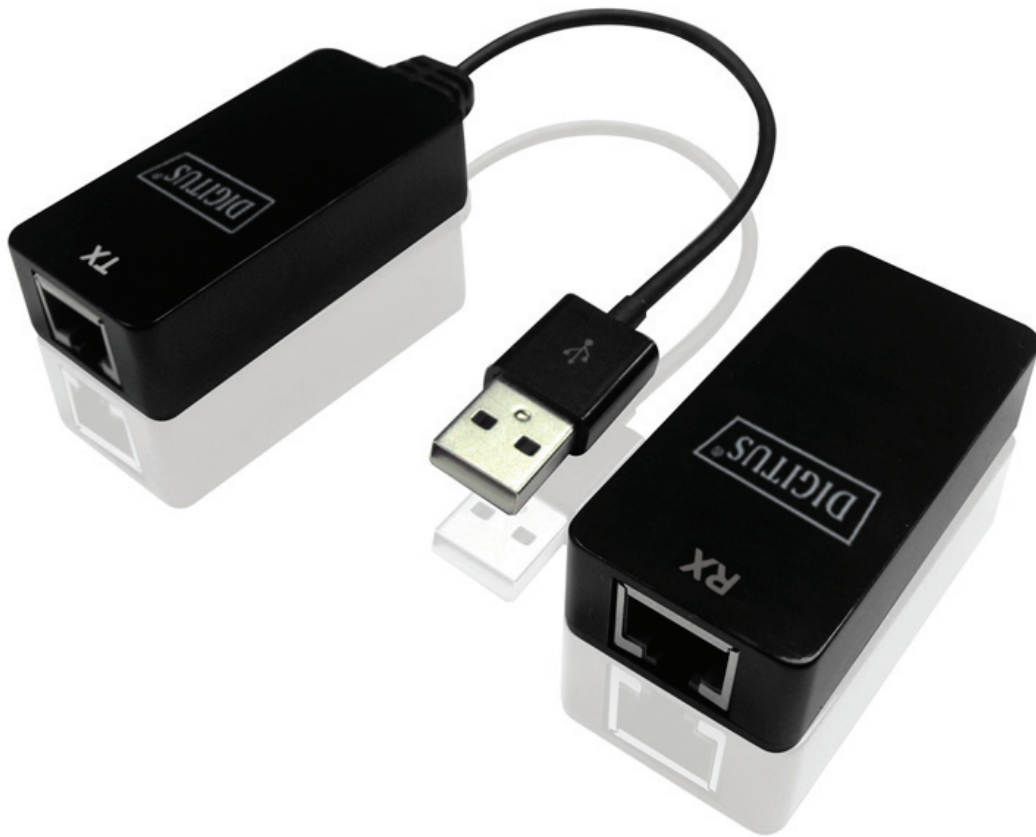

**USB EXTENDER  
OVER CAT 5e, 6 NETWORK CABLE**

**Manual**  
DA-70141

## Description

This USB extension adapter allows you to connect your USB device to your computer at a distance of up to 50 M with the help of a Cat 5e or Cat 6 patch cable (not included). This adapter will allow you to have your USB cameras, printers, web cams, scanners or any other USB device exactly where you want it without having to move around your computer.

## Features

- Support USB high-speed (480Mbps), full-speed (12Mbps), and low-speed (1.5Mbps)
- Provides support for any high-speed (480 Mb/s) or full-speed (12 Mb/s) USB devices
- Allows a USB device to have its cable length extended up to 50 M (150 Ft)
- Embedded USB 2.0 Transceivers prevents signal loss
- No software driver required

## Applications

Connect your computer or other USB Host to your USB mouse, keyboard, Flash disk, printer, USB HUB and PC camera up to 50 M.